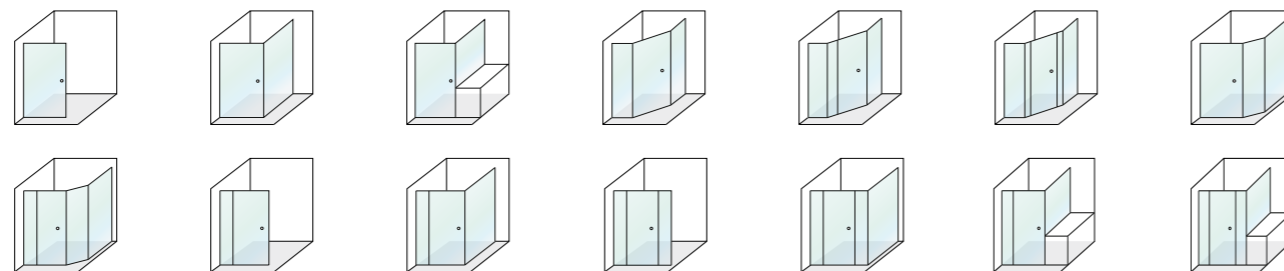

configurations